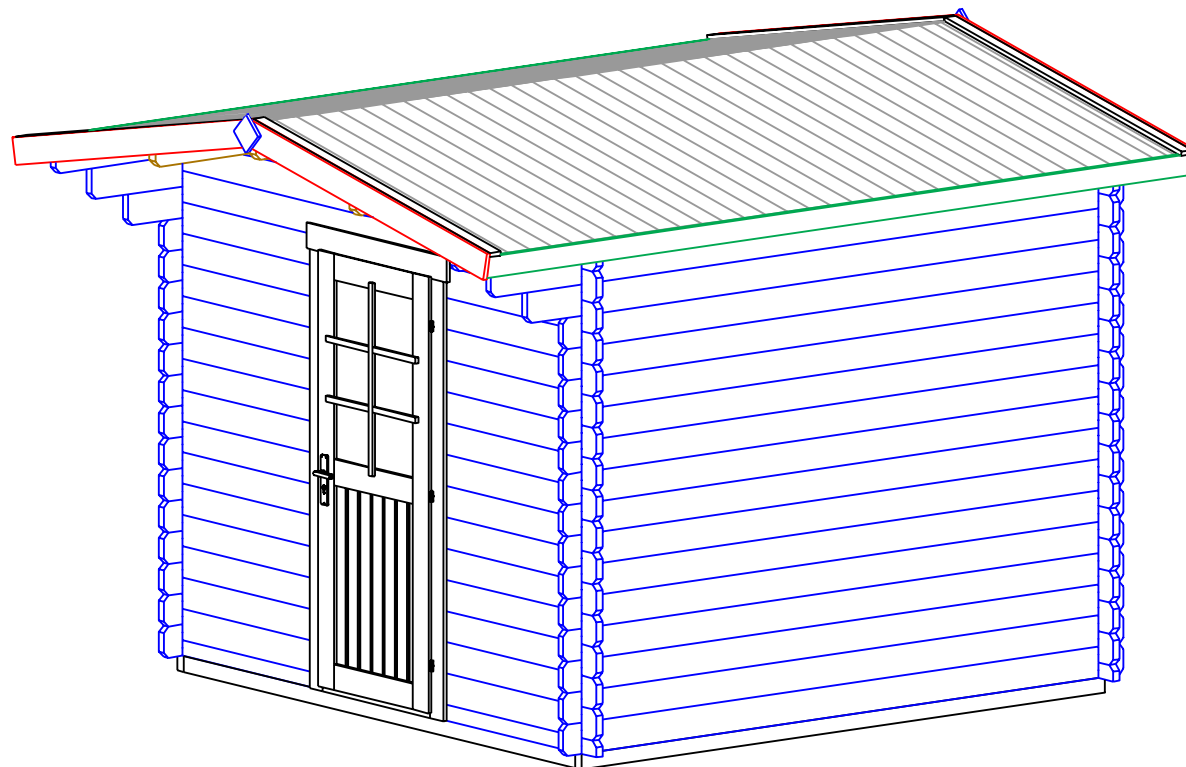

Rafi 34 3X3

Rafi 34 3X3

W-C

W-D

STAGE 3

Rafi 34 3X3

STAGE 4

Rafi 34 3X3

F  
NR: 22  
PSC: 2  
B/H: 44mm/68mm  
L: 2800mm

STAGE 2

W  
NR: A 1  
PSC: 2  
B/H: 34mm/68mm  
L: 1065mm

W  
NR: A 3  
PSC: 28  
B/H: 34mm/135mm  
L: 1065mm

W  
NR: A 6  
PSC: 2  
B/H: 34mm/135mm  
L: 3000mm