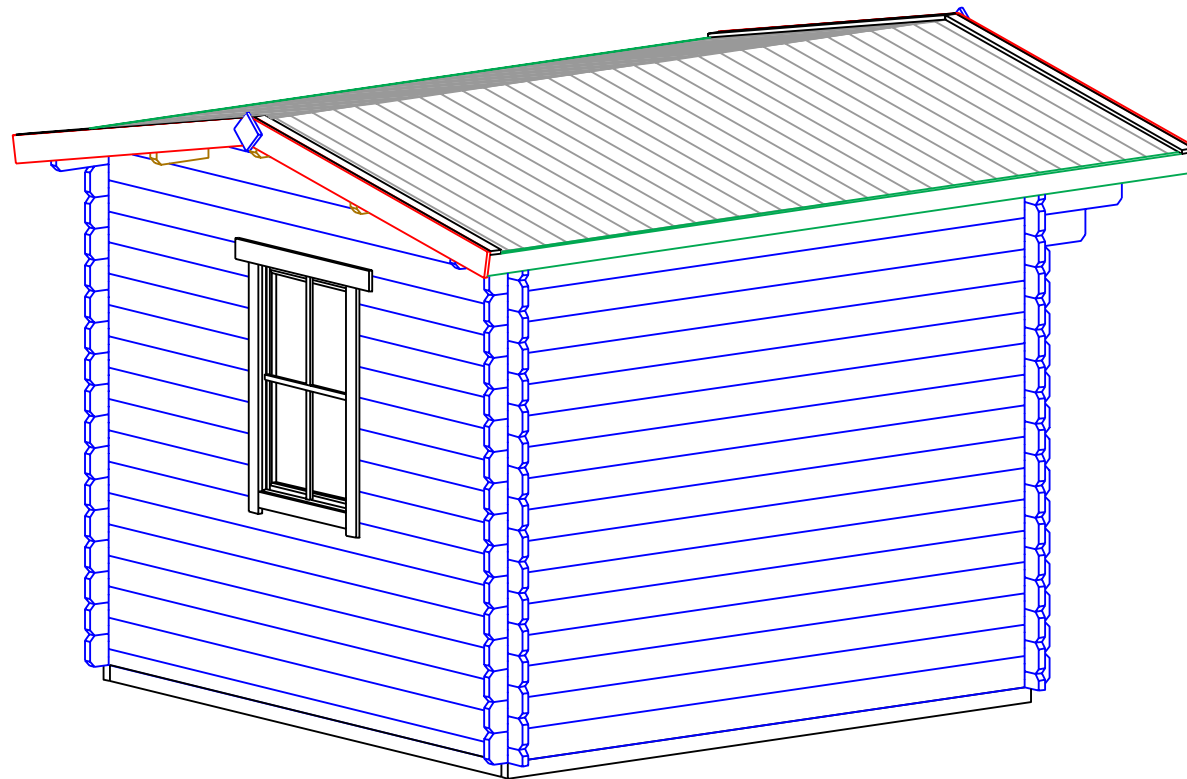

Rafi 34 3X3

Rafi 34 3X3

W-C

W-D

STAGE 3

Rafi 34 3X3

STAGE 4

Rafi 34 3X3

F  
NR: 22  
PSC: 2  
B/H: 44mm/68mm  
L: 2800mm

STAGE 2

W  
NR: A 1  
PSC: 2  
B/H: 34mm/68mm  
L: 1065mm

W  
NR: A 3  
PSC: 28  
B/H: 34mm/135mm  
L: 1065mm

W  
NR: A 6  
PSC: 2  
B/H: 34mm/135mm  
L: 3000mm