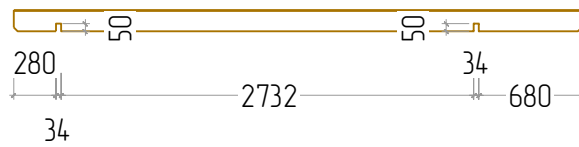

STAGE 4

R
NR: 23
PSC: 1
B/H: 44mm/140mm
L: 3760mm

R
NR: 24
PSC: 1
B/H: 44mm/140mm
L: 3760mm