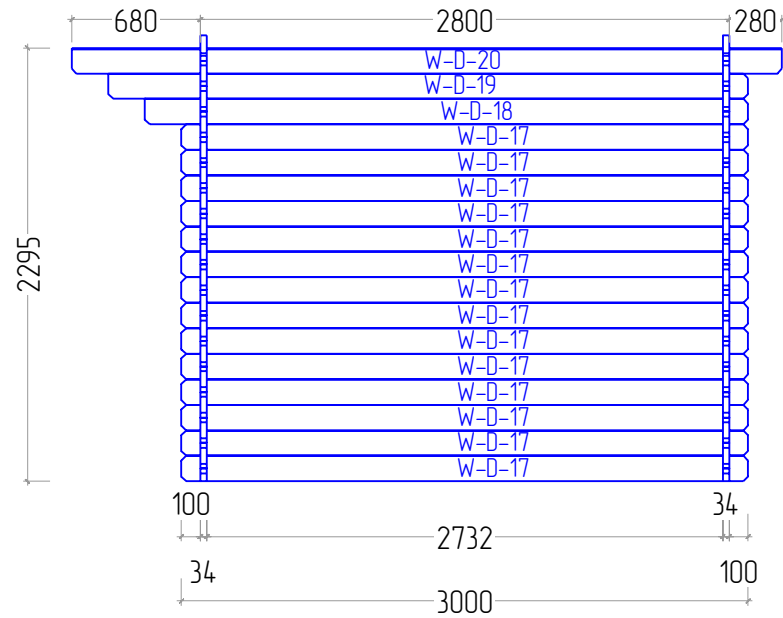

Rafi 34 3X3

Rafi 34 3X3

W-C

W-D

STAGE 3

Rafi 34 3X3

STAGE 4

Rafi 34 3X3

F  
NR: 22  
PSC: 2  
B/H: 44mm/68mm  
L: 2800mm

STAGE 2

W  
NR: A 1  
PSC: 2  
B/H: 34mm/68mm  
L: 1065mm

W  
NR: A 3  
PSC: 28  
B/H: 34mm/135mm  
L: 1065mm

W  
NR: A 6  
PSC: 2  
B/H: 34mm/135mm  
L: 3000mm

W  
NR: B 7  
PSC: 1  
B/H: 34mm/68mm  
L: 3000mm

W  
NR: B 9  
PSC: 16  
B/H: 34mm/135mm  
L: 1140mm

W  
NR: B 11  
PSC: 9  
B/H: 34mm/135mm  
L: 3000mm

W  
NR: C 13  
PSC: 14  
B/H: 34mm/135mm  
L: 3000mm

W  
NR: C 14  
PSC: 1  
B/H: 34mm/135mm  
L: 3193mm