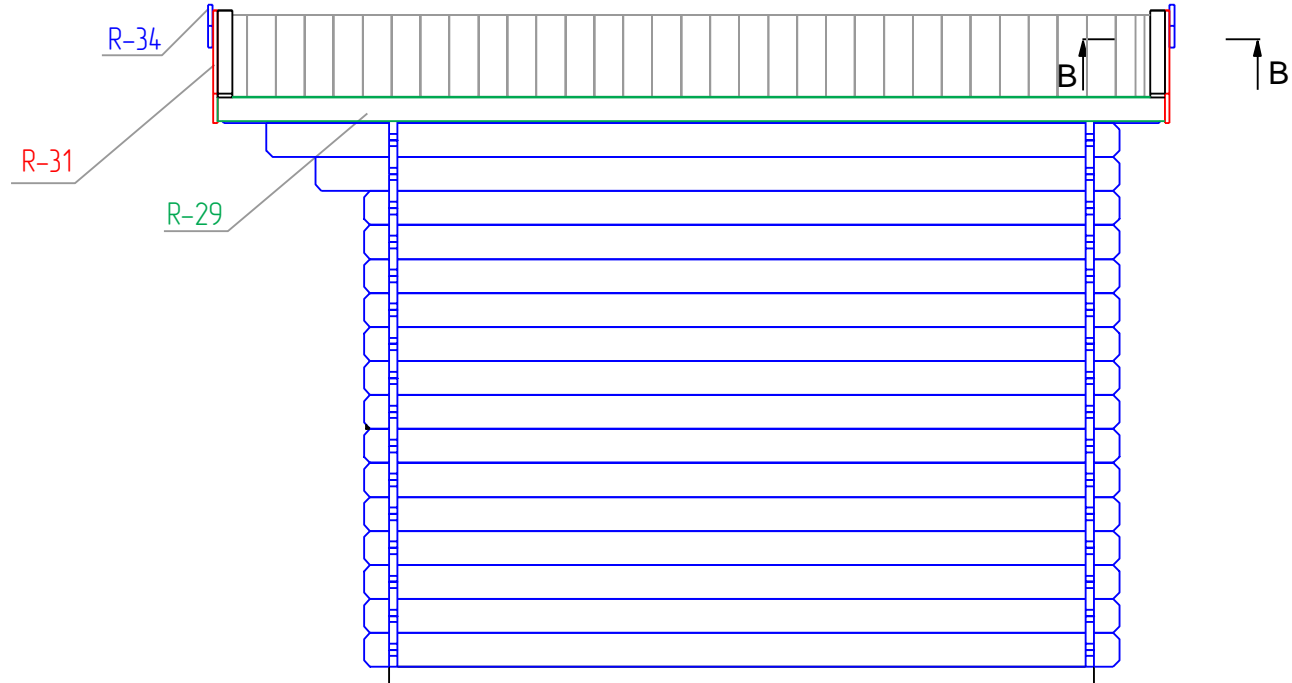

STAGE 5

Rafi 34 3X3

STAGE 6

Rafi 34 3X3

STAGE 7

Rafi 34 3X3

STAGE 1

F  
NR: 21  
PSC: 6  
B/H: 44mm/68mm  
L: 2712mm

F  
NR: 22  
PSC: 2  
B/H: 44mm/68mm  
L: 2800mm

STAGE 2

W  
NR: A 1  
PSC: 2  
B/H: 34mm/68mm  
L: 1065mm

W  
NR: A 3  
PSC: 28  
B/H: 34mm/135mm  
L: 1065mm

W  
NR: A 6  
PSC: 2  
B/H: 34mm/135mm  
L: 3000mm

W  
NR: B 7  
PSC: 1  
B/H: 34mm/68mm  
L: 3000mm

W  
NR: B 9  
PSC: 16  
B/H: 34mm/135mm  
L: 1140mm

W  
NR: B 11  
PSC: 9  
B/H: 34mm/135mm  
L: 3000mm

W  
NR: C 13  
PSC: 14  
B/H: 34mm/135mm  
L: 3000mm

W  
NR: C 14  
PSC: 1  
B/H: 34mm/135mm  
L: 3193mm