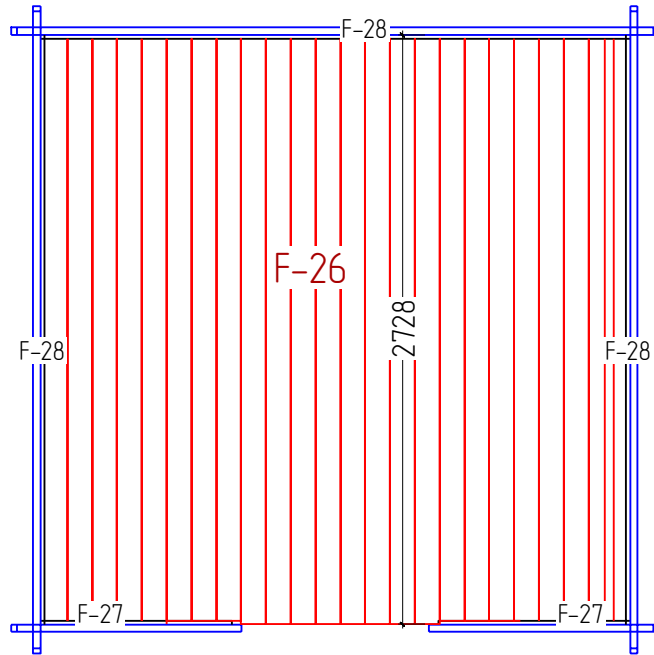

STAGE 5

Rafi 34 3X3

STAGE 6

Rafi 34 3X3

STAGE 7

Rafi 34 3X3

STAGE 1

F  
NR: 21  
PSC: 6  
B/H: 44mm/68mm  
L: 2712mm

F  
NR: 22  
PSC: 2  
B/H: 44mm/68mm  
L: 2800mm

STAGE 2

W  
NR: A 1  
PSC: 2  
B/H: 34mm/68mm  
L: 1065mm

W  
NR: A 3  
PSC: 28  
B/H: 34mm/135mm  
L: 1065mm

W  
NR: A 6  
PSC: 2  
B/H: 34mm/135mm  
L: 3000mm

W  
NR: B 7  
PSC: 1  
B/H: 34mm/68mm  
L: 3000mm

W  
NR: B 9  
PSC: 16  
B/H: 34mm/135mm  
L: 1140mm

W  
NR: B 11  
PSC: 9  
B/H: 34mm/135mm  
L: 3000mm

W  
NR: C 13  
PSC: 14  
B/H: 34mm/135mm  
L: 3000mm

W  
NR: C 14  
PSC: 1  
B/H: 34mm/135mm  
L: 3193mm