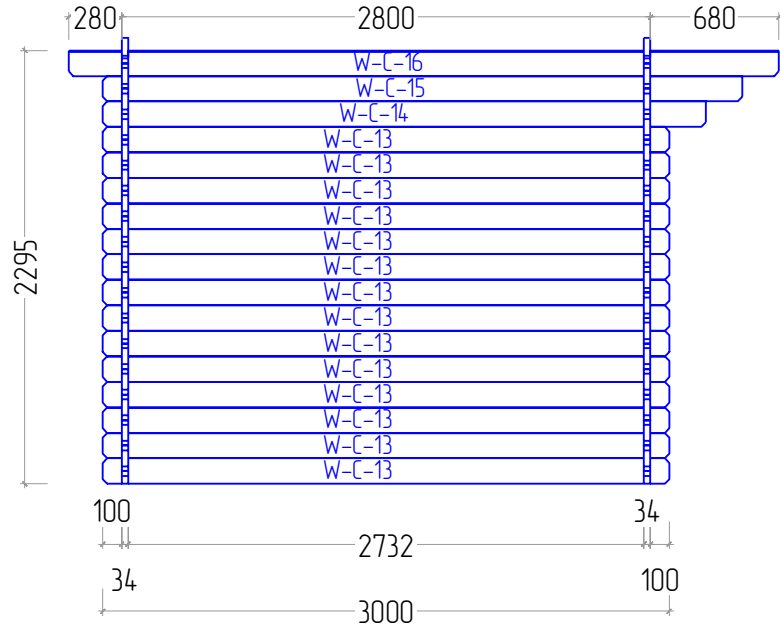

Rafi 34 3X3

Rafi 34 3X3

W-C

W-D

STAGE 3

Rafi 34 3X3

STAGE 4

Rafi 34 3X3

F  
NR: 22  
PSC: 2  
B/H: 44mm/68mm  
L: 2800mm

STAGE 2

W  
NR: A 1  
PSC: 2  
B/H: 34mm/68mm  
L: 1065mm

W  
NR: A 3  
PSC: 28  
B/H: 34mm/135mm  
L: 1065mm

W  
NR: A 6  
PSC: 2  
B/H: 34mm/135mm  
L: 3000mm

W  
NR: C 14  
PSC: 1  
B/H: 34mm/135mm  
L: 3193mm